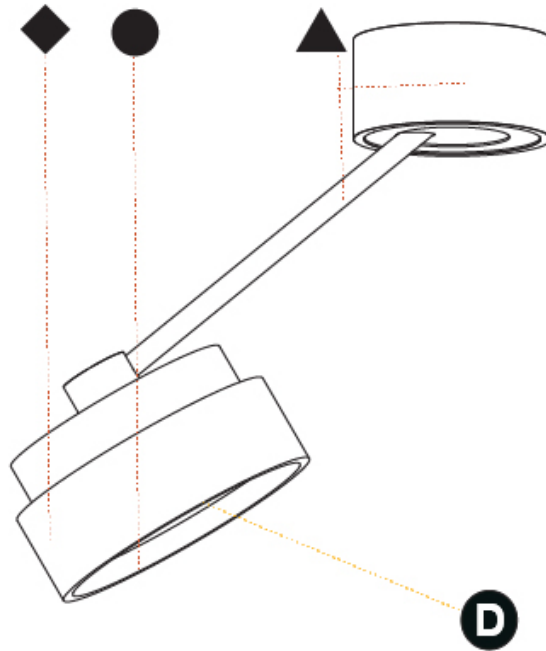

SIGN DIVA DANCER SUSPENSION

A300037-

PROJECT _____

TYPE _____

SPECIFIER _____

QUANTITY _____

DATE _____

A